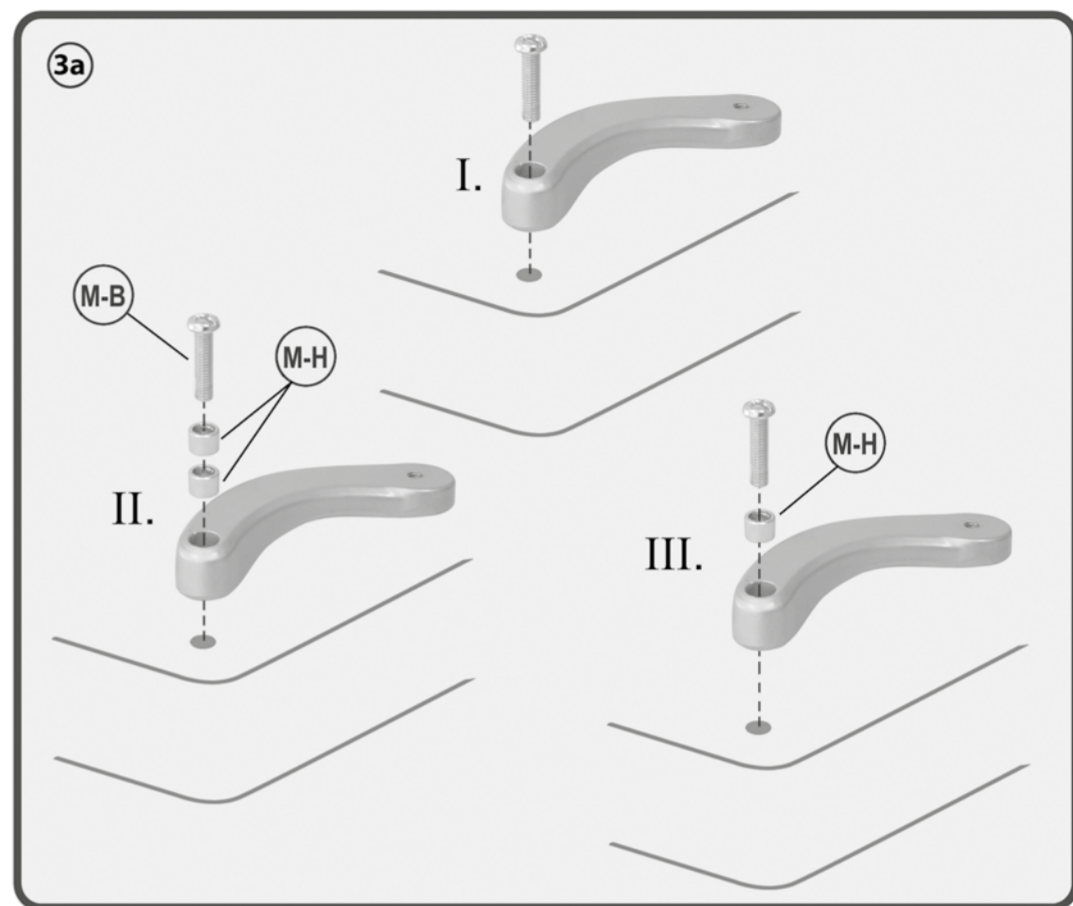

M5x20 (x3)

4 mm

M6 (x3)

(x6)

(x6)

Montageanleitung
 Assembly instructions
 H 16 - 2 WL

my wall®
mount accessories

Deckenhalter für Beamer
Suspension Bracket for Projector