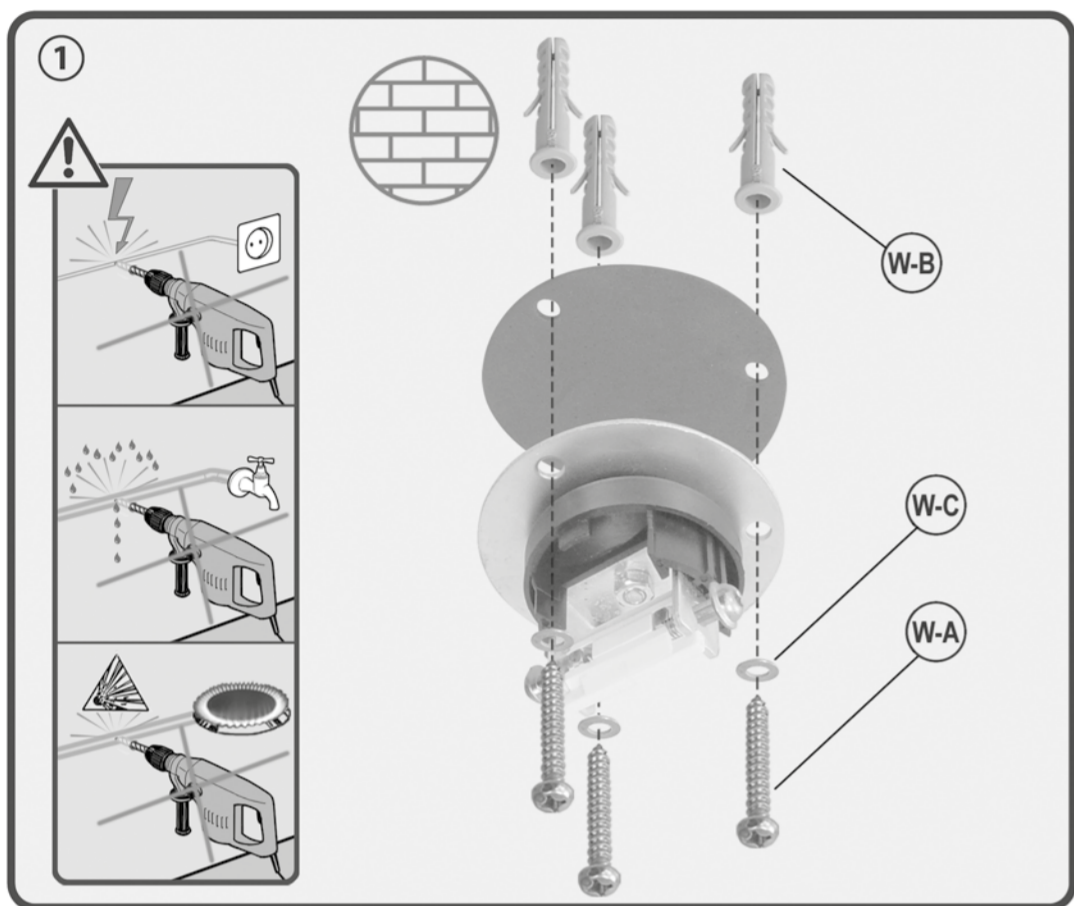

M5x20 (x3)

4 mm

M6 (x3)

(x6)

(x6)

Montageanleitung
 Assembly instructions
 H 16 - 2 WL

my wall®
mount accessories

Deckenhalter für Beamer
Suspension Bracket for Projector