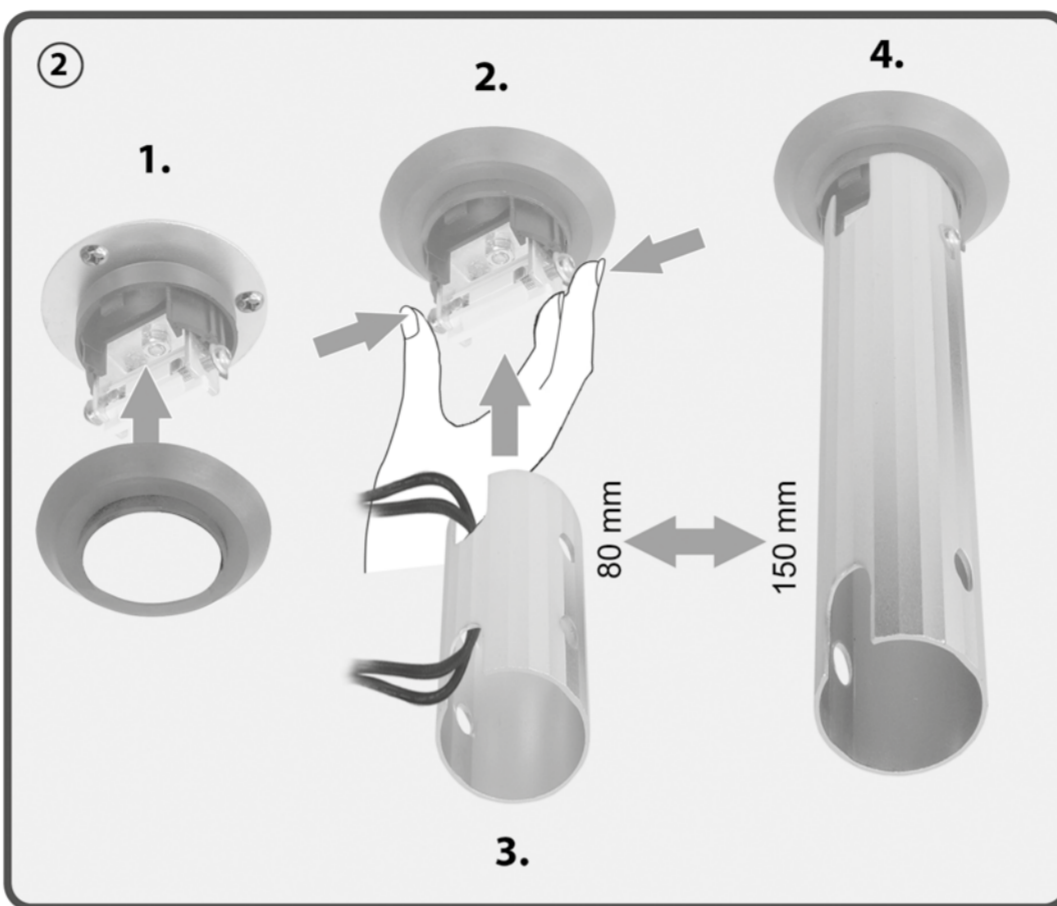

M5x20 (x3)

4 mm

M6 (x3)

(x6)

(x6)

Montageanleitung
 Assembly instructions
 H 16 - 2 WL

my wall®
mount accessories

Deckenhalter für Beamer
Suspension Bracket for Projector