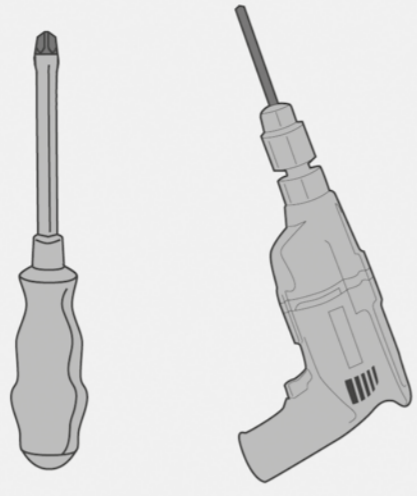

H 16-2 WL

Deckenhalter für Beamer
Bracket for Projector

M4x14 (x4)

M6x12 (x3)

(x3)

(x2)

5,5x50 (x3)

(x3)

M5x20 (x3)

4 mm

M6 (x3)

(x6)

(x6)

Montageanleitung
 Assembly instructions
 H 16 - 2 WL

my wall®
mount accessories

Deckenhalter für Beamer
Suspension Bracket for Projector