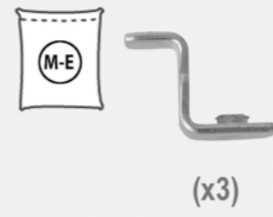

H 16-2 WL

Deckenhalter für Beamer
Bracket for Projector

M4x14 (x4)

M6x12 (x3)

(x3)

(x2)

5,5x50 (x3)

(x3)

M5x20 (x3)

4 mm

M6 (x3)

(x6)

(x6)

Montageanleitung
 Assembly instructions
 H 16 - 2 WL

my wall®
mount accessories

Deckenhalter für Beamer
Suspension Bracket for Projector