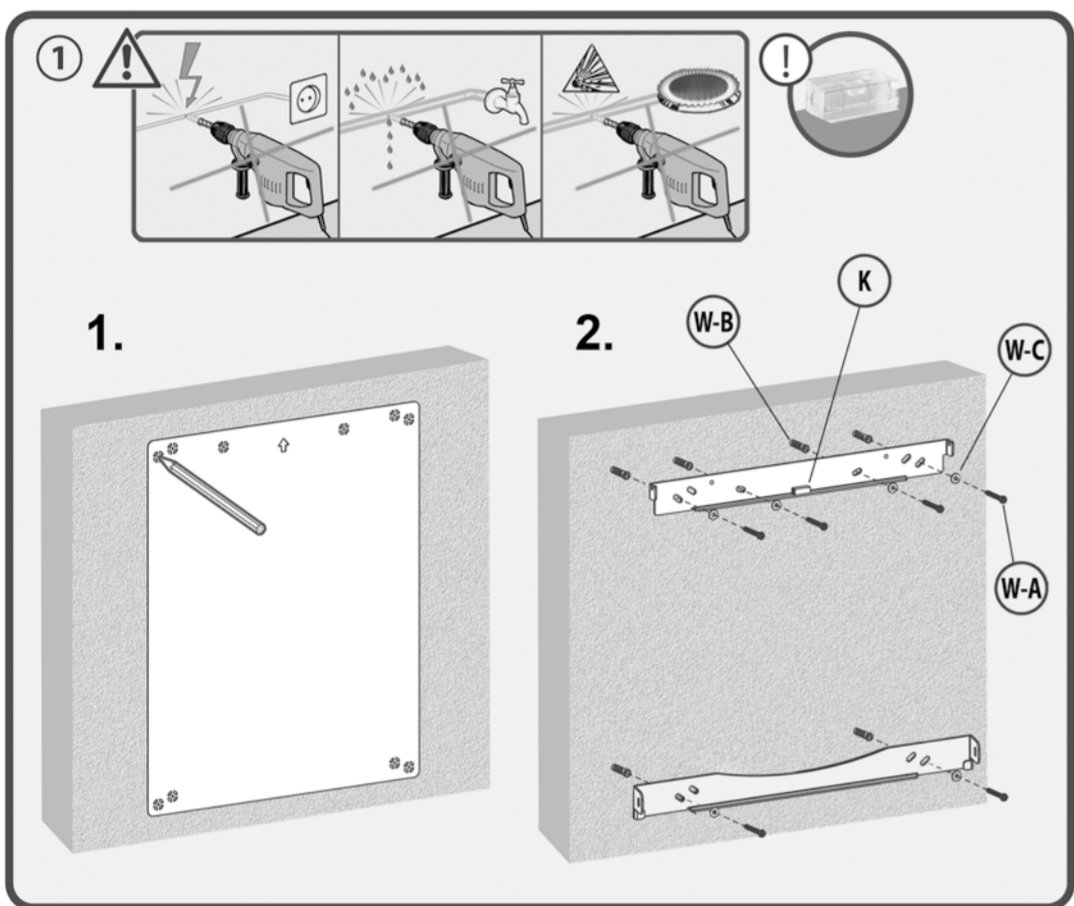

HP 34-1 L

Interaktive Whiteboard und TV Halterung

Interactive Whiteboard and Display Mount

HP 34-1 L

Interactive Whiteboard and TV Halterung
Interactive Whiteboard and Display Mount

my wall®
mount accessories