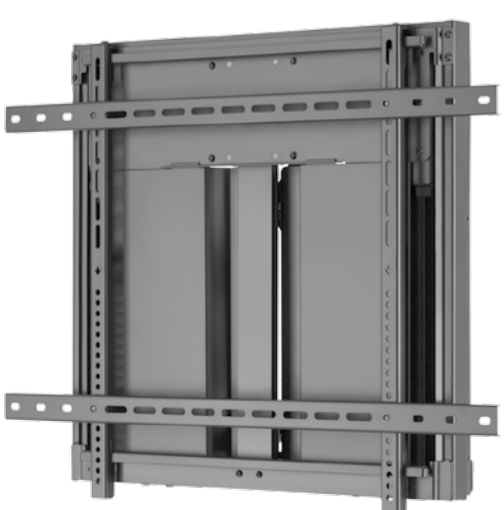

HP 34-1 L

Interaktive Whiteboard und TV Halterung

Interactive Whiteboard and Display Mount

HP 34-1 L

Interactive Whiteboard and TV Halterung
Interactive Whiteboard and Display Mount

my wall®
mount accessories