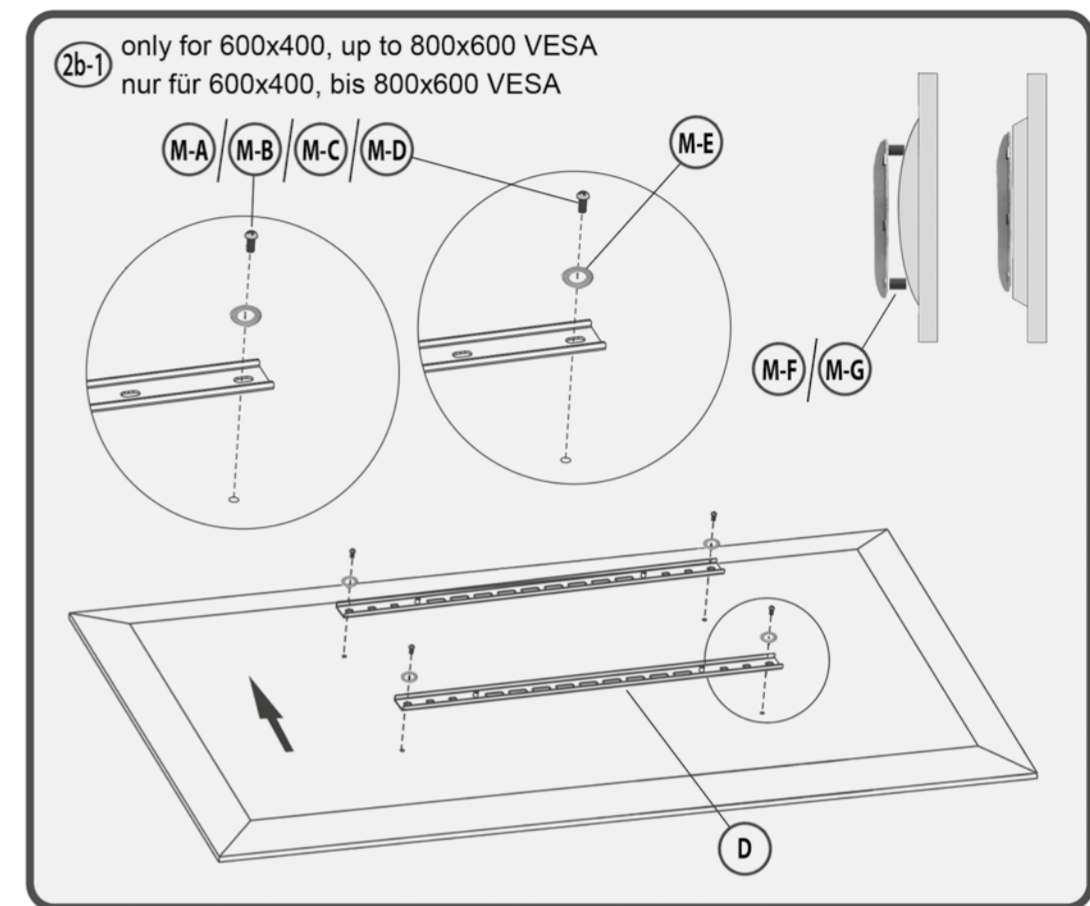

HP 34-1 L

Interaktive Whiteboard und TV Halterung

Interactive Whiteboard and Display Mount

HP 34-1 L

Interactive Whiteboard and TV Halterung
Interactive Whiteboard and Display Mount

my wall®
mount accessories