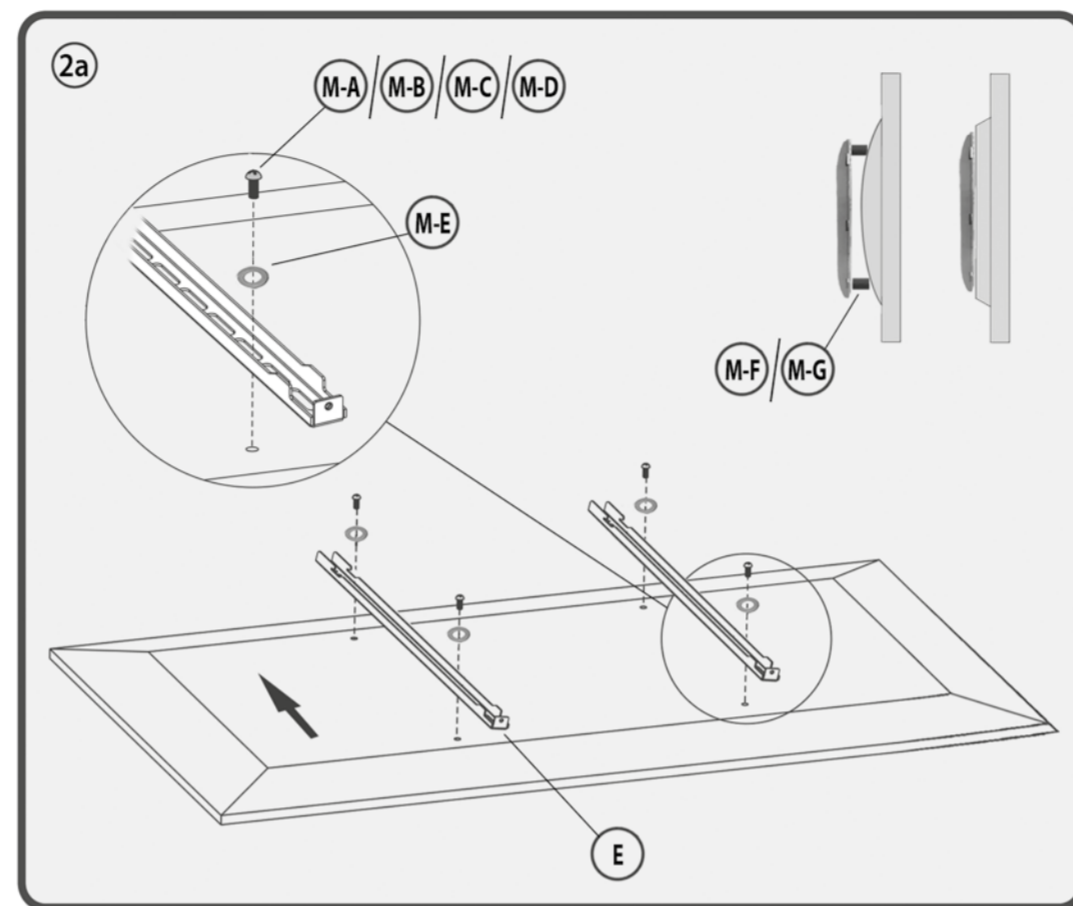

HP 34-1 L

Interaktive Whiteboard und TV Halterung

Interactive Whiteboard and Display Mount

HP 34-1 L

Interactive Whiteboard and TV Halterung
Interactive Whiteboard and Display Mount

my wall®
mount accessories