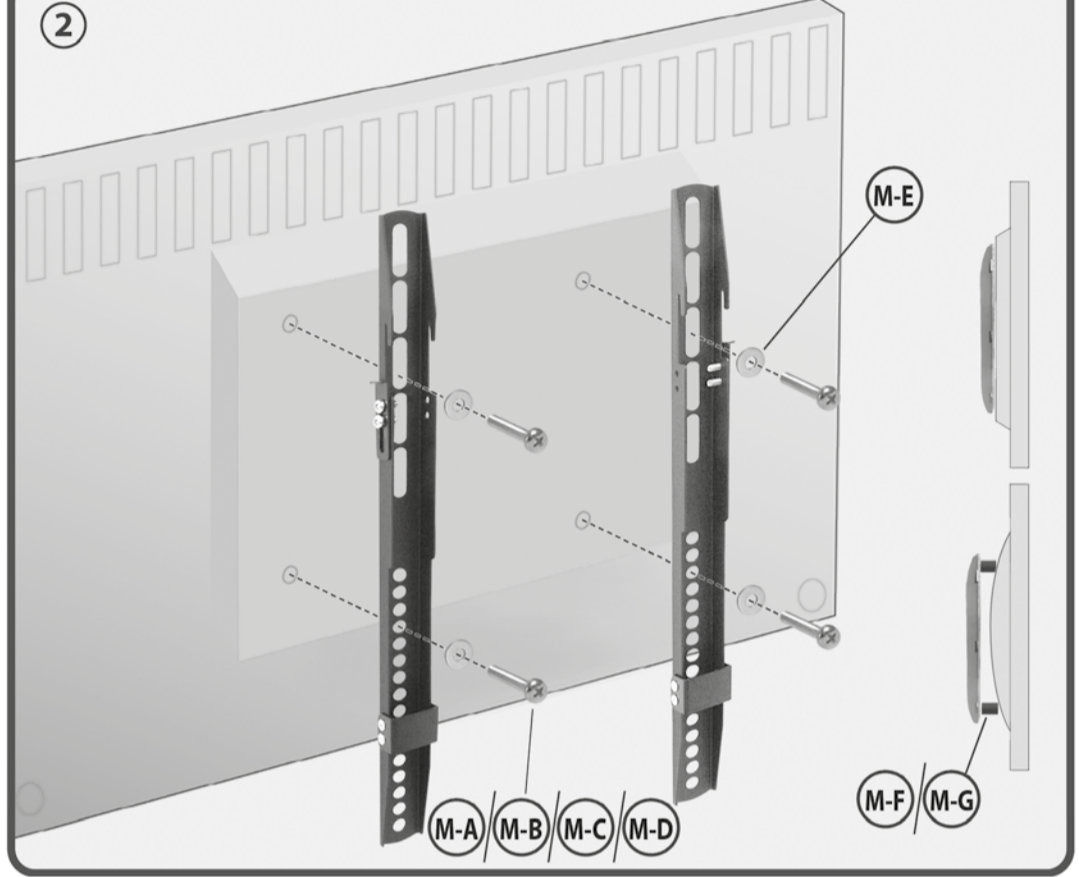

HP 5-1 ASL

LED TV Wandhalter
LED TV Mount

M6x14 (x4)

M8x16 (x4)

M6x30 (x4)

M8x35 (x4)

(x4)

(x4)

(x4)

(x1)

(x3)

(x3)

(x3)

Montageanleitung Assembly Instructions

Montageanleitung
Assembley instructions
Instrucciones de montaje
Návod pro montáž
Instruções de montagem
Montaj Rehberi
Montavimo instrukcija
Montéringsanvisning
Paigaldusjuhise
Montážas instrukcija
Instruzioni d'uso

HP 5-1 ASL

my wall
mount accessories

Wandhalter für LCD TV
Bracket for LCD Monitor