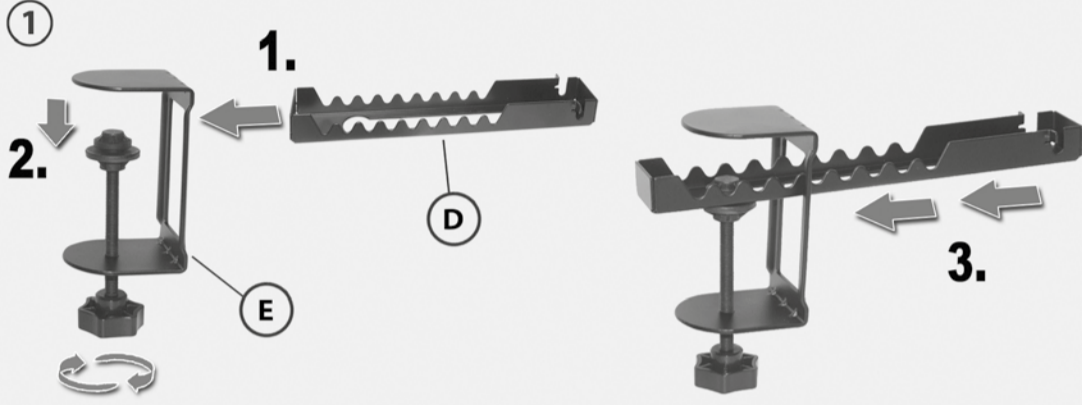

HZ 41 L

Untertisch-Kabelmanagement
Under-Desk Mesh Cable Management

(x6)

(x4)

(x1)

(x2)

(x2)

(x5)

HZ 41 L

my wall®
mount accessories

Untertisch-Kabelmanagement
Under-Desk Mesh Cable Management