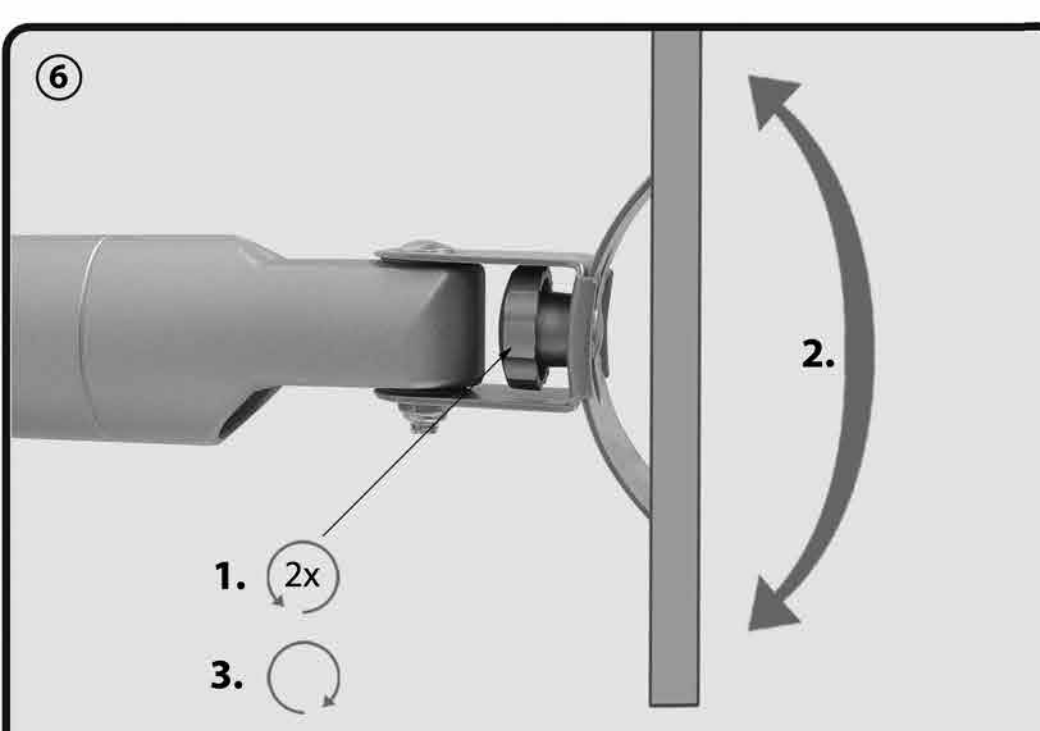

M5x14 (x4)

(x6)

M8 (x1)

M8x20 (x1)

M8 (x1)

D5 (x4)

D6 (x6)

Montageanleitung
Assembly instructions

H 9-4 L

Wandhalter für LCD TV
Bracket for LCD Monitor

mount accessories