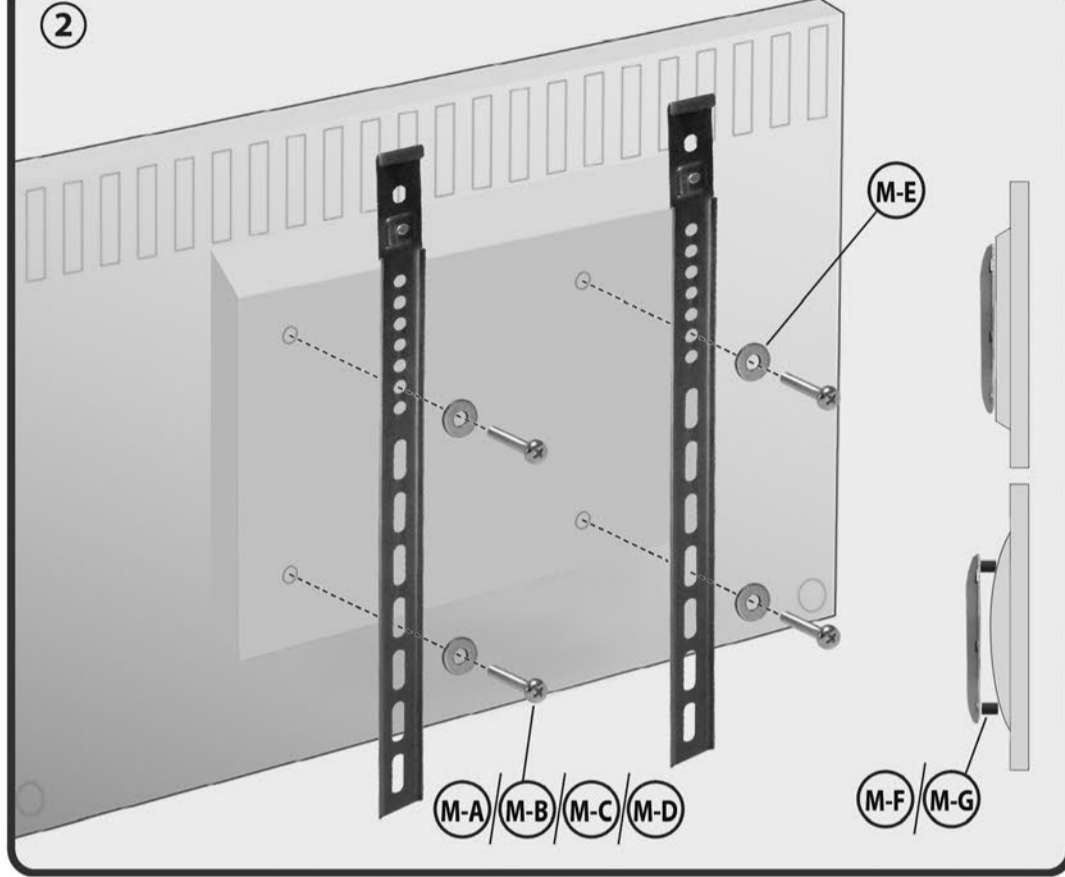

W-B

W-C

W-A

2