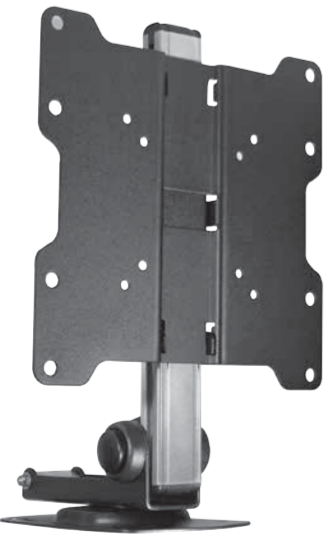

HL 12 L

Klappbarer Deckenhalter
für LCD TV
Folding Suspension
Bracket for LCD Monitor

M4x14 (x4)

M6x14 (x4)

(x4)

(x8)

6,3x55 (x4)

M5x14 (x4)

HL 12 L

my wall
mount accessories

Klappbarer Deckenhalter für LCD TV
Folding Suspension Bracket for LCD Monitor