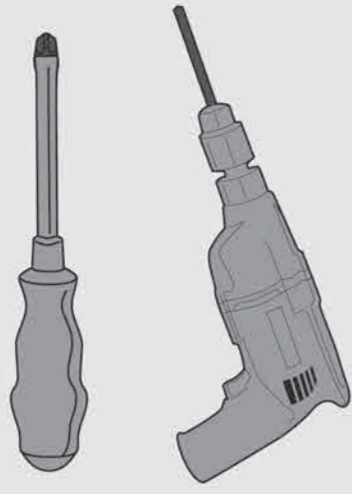

HL 12 L

Klappbarer Deckenhalter
für LCD TV
Folding Suspension
Bracket for LCD Monitor

M4x14 (x4)

M6x14 (x4)

(x4)

(x8)

6,3x55 (x4)

M5x14 (x4)