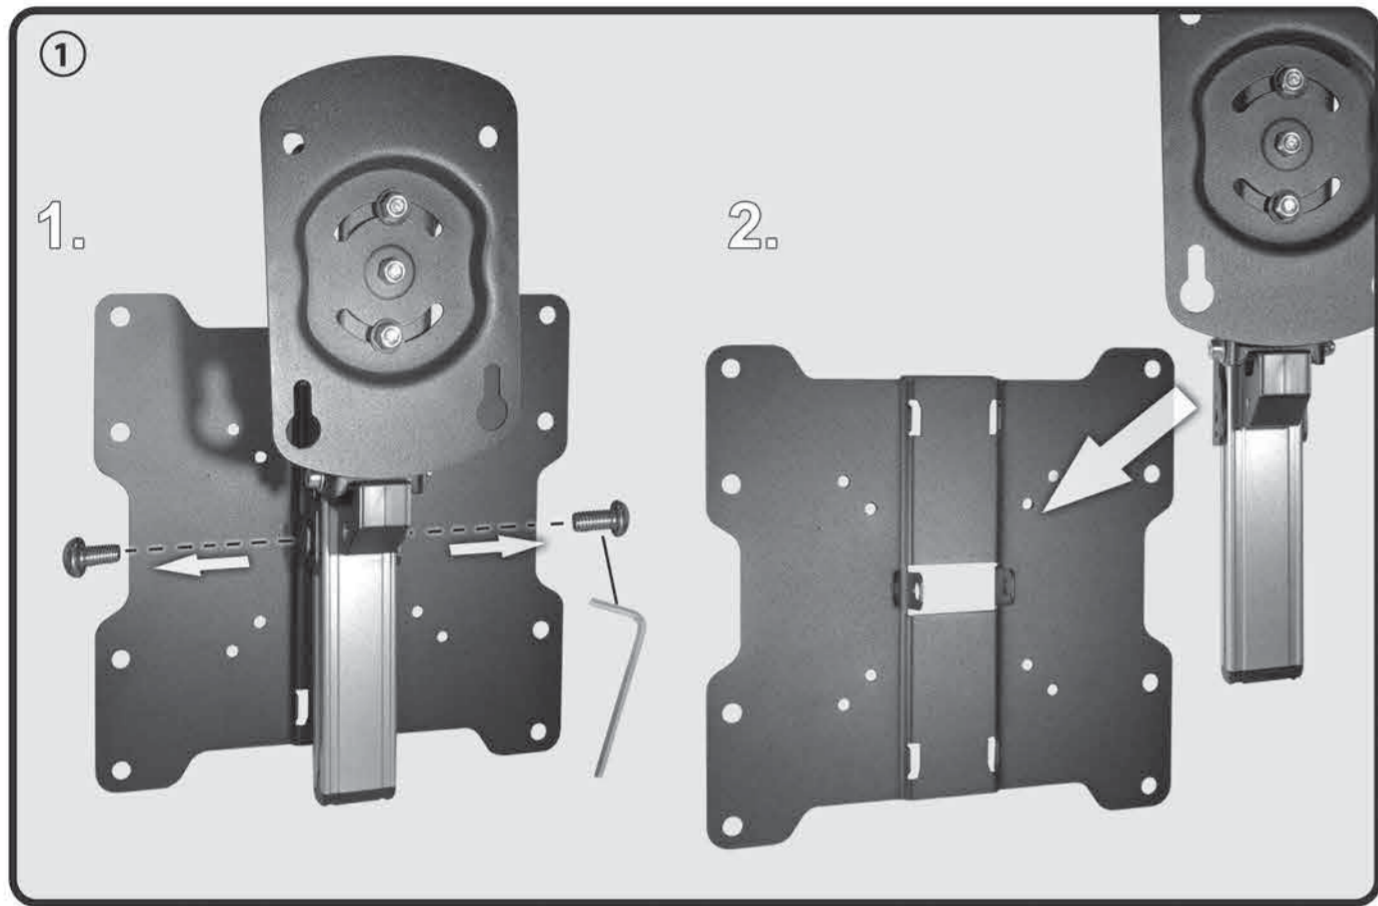

HL 12 L

Klappbarer Deckenhalter
für LCD TV
Folding Suspension
Bracket for LCD Monitor

M4x14 (x4)

M6x14 (x4)

(x4)

(x8)

6,3x55 (x4)

M5x14 (x4)

M8x20 (x4)

(x4)

6mm (x1)

4mm (x1)

(x4)

(x2)

Montageanleitung
Assembly Instructions

Montageanleitung
Assembling instructions
Instrucciones de montaje
Navod pro montaz
Montirungsanvisning
Montaj Rehberi

Montageanleitung
Montagehandledning
Montážas instrukcja
Paigaldusjuhise
Asennusohje
Oδηγια συναρμολόγησης
Instrucciones de montaje
Montavimo instrukcija
Montirungsanvisning
Montaj Rehberi
Instruções de montagem
Navod pro montaz
Montirungsanvisning
Montaj Rehberi
Instruções de uso
Montażas instrukcja
Instruções de uso

HL 12 L

my wall
mount accessories

Klappbarer Deckenhalter für LCD TV
Folding Suspension Bracket for LCD Monitor