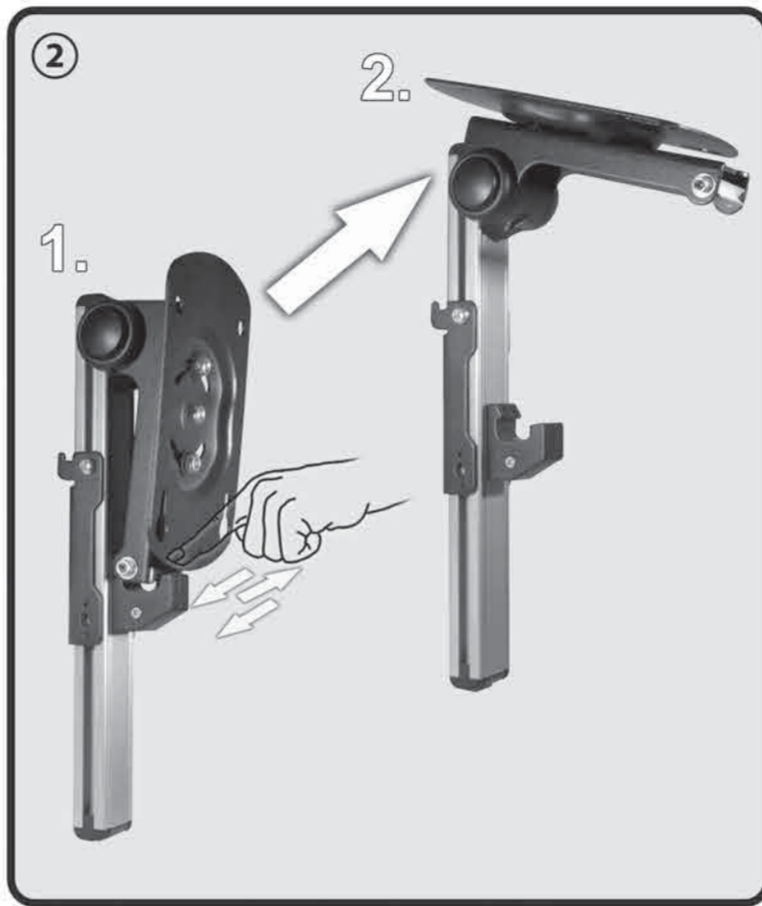

HL 12 L

Klappbarer Deckenhalter
für LCD TV
Folding Suspension
Bracket for LCD Monitor

M4x14 (x4)

M6x14 (x4)

(x4)

(x8)

6,3x55 (x4)

M5x14 (x4)

M8x20 (x4)

(x4)

6mm (x1)

4mm (x1)

(x4)

(x2)

Montageanleitung
Assembly Instructions

Montageanleitung
Assembling instructions
Instrucciones de montaje
Navod pro montaz
Montirungsanvisning
Montaj Rehberi

Montageanleitung
Montagehandledning
Montážas instrukcja
Paigaldusjuhise
Asennusohje
Oδηγια συναρμολόγησης
Instrucciones de montaje
Montavimo instrukcija
Montirungsanvisning
Montaj Rehberi
Instruções de montagem
Navod pro montaz
Montirungsanvisning
Montaj Rehberi
Instruções de uso
Montażas instrukcja
Instruções de uso

HL 12 L

my wall
mount accessories

Klappbarer Deckenhalter für LCD TV
Folding Suspension Bracket for LCD Monitor