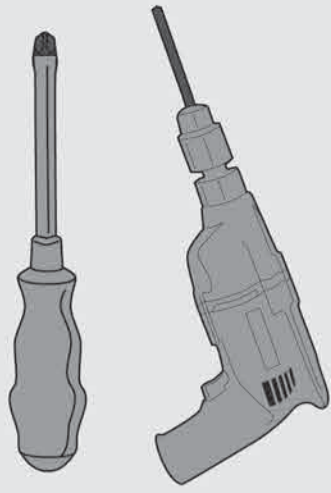

HL 15 L

Wandhalter für LCD TV
Bracket for LCD Monitor

M4x12mm (x4)

(x2)

M5x12mm (x4)

(x2)

M6x12mm (x4)

(x6)