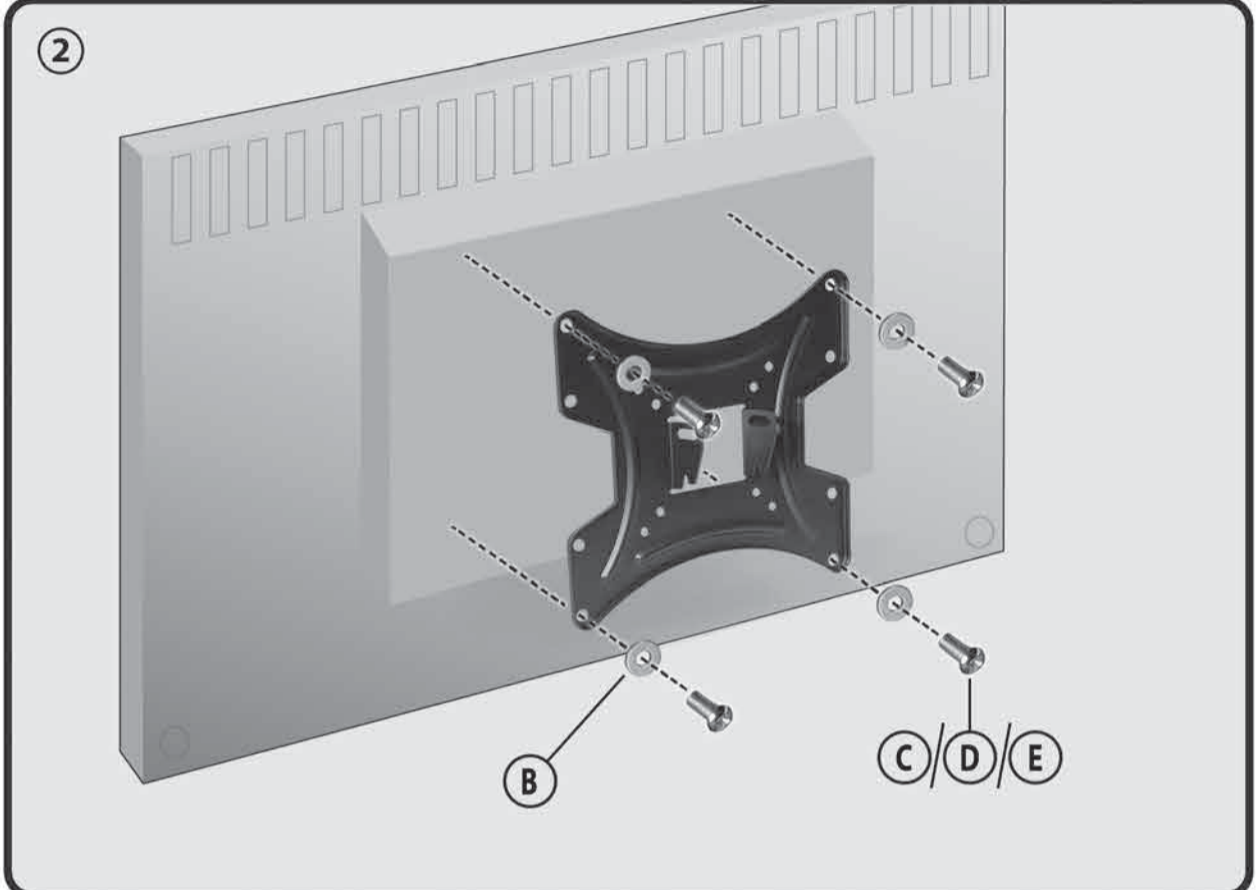

HL 15 L

Wandhalter für LCD TV
Bracket for LCD Monitor

M4x12mm (x4)

(x2)

M5x12mm (x4)

(x2)

M6x12mm (x4)

(x6)