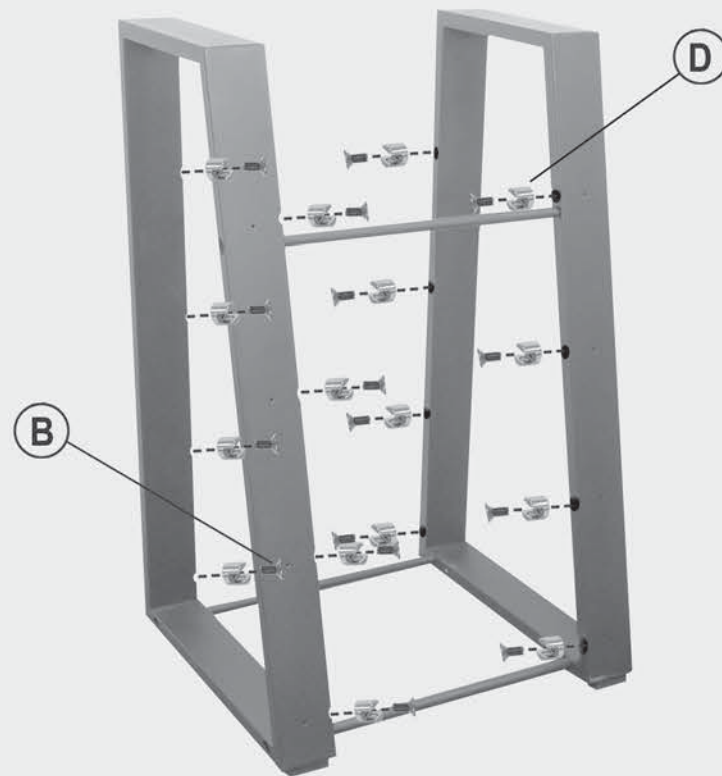

HZ 100 L

TV/HiFi Regal
TV/HiFi Rack

(x24)

(x6)

(x8)

(x16)

(x1)

1

2

3

4

Montageanleitung

Montaj Rehbər
Monteeringanvísing
Montavimo instrukcija
Faiğaldusjuhis
Montážas instrukcija
Instruksion d'uso

Instruções de montagem
Návod pro montáž
Instruções de montaje
Asemnusoħje
Monteringssvejdning
Monteringssvejdning

Montageanleitung
Assembley instructions
Instruksion de montage
Önyliá súvphlóğjörng
Montagehandleiding
Monteringssvejdning

HZ 100 L

my wall
mount accessories

TV / HiFi Regal
TV / HiFi Rack