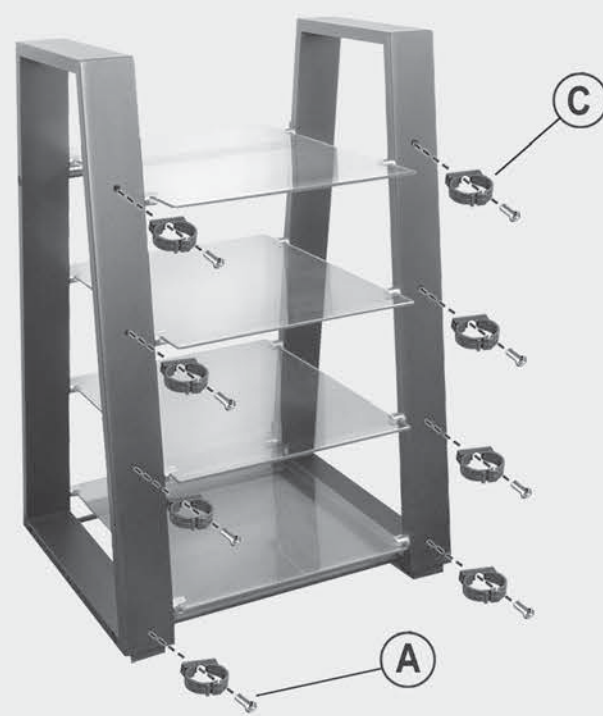

HZ 100 L

TV/HiFi Regal
TV/HiFi Rack

(x24)

(x6)

(x8)

(x16)

(x1)

1

2

3

4

Montageanleitung

Montaj Rehbər
Monteeringanvísing
Montavimo instrukcija
Faiğaldusjuhis
Montážas instrukcija
Instruksion d'uso

Instruções de montagem
Návod pro montáž
Instruções de montaje
Asemnusoħje
Monteringssvejdning
Monteringssvejdning

Montageanleitung
Assembley instructions
Instruksion de montage
Önyliá súvphlóğjörng
Montagehandleiding
Monteringssvejdning

HZ 100 L

my wall
mount accessories

TV / HiFi Regal
TV / HiFi Rack