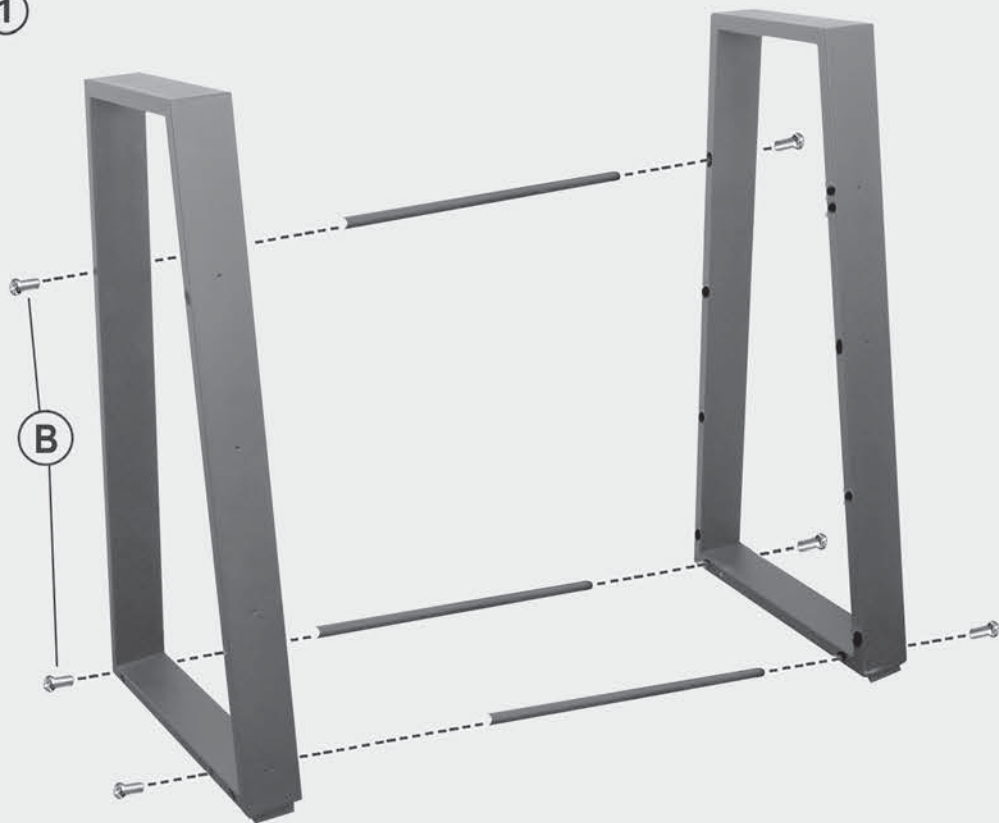

# HZ 100 L

TV/HiFi Regal  
TV/HiFi Rack

(x24)

(x6)

(x8)

(x16)

(x1)

1