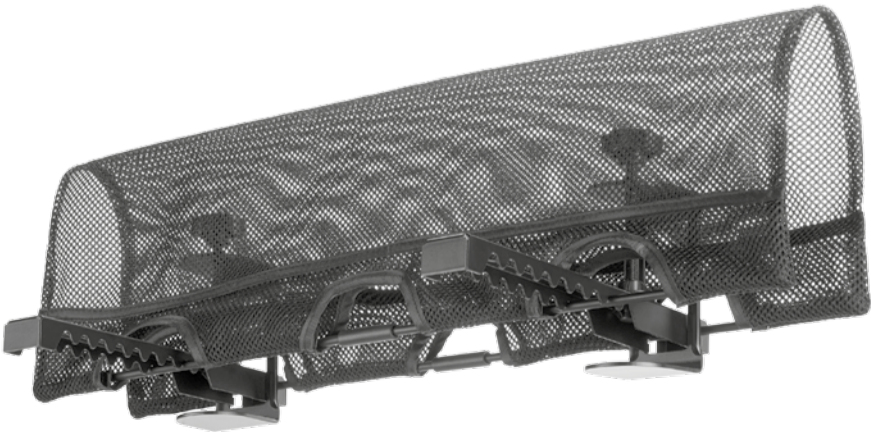

my wall®
mount accessories

Untertisch-Kabelmanagement
Under-Desk Mesh Cable Management