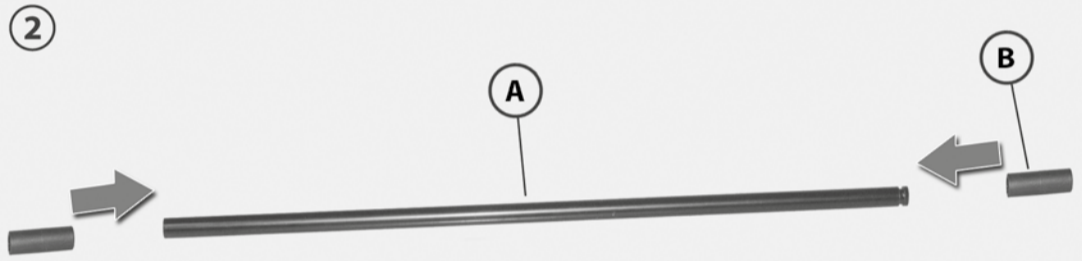

HZ 41 L

Untertisch-
Kabelmanagement
Under-Desk Mesh
Cable Management

(x6)

(x4)

(x1)

(x2)

(x2)

(x5)