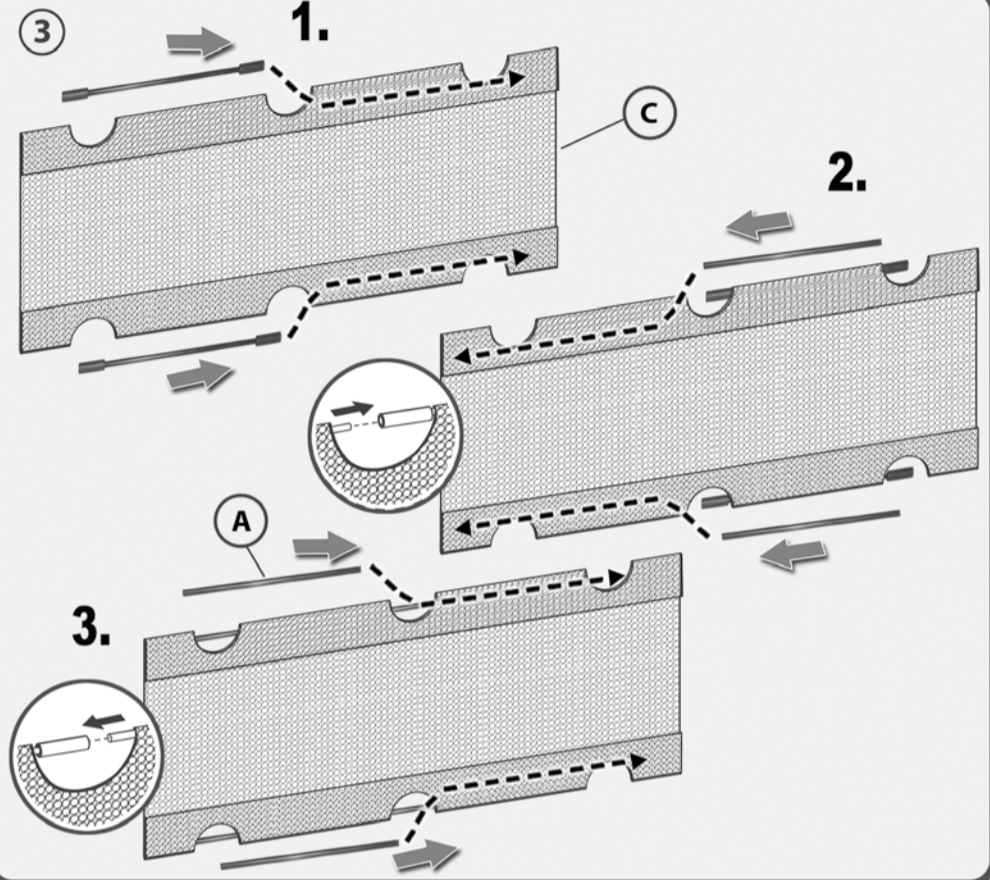

HZ 41 L

Untertisch-
Kabelmanagement
Under-Desk Mesh
Cable Management

(x6)

(x4)

(x1)

(x2)

(x2)

(x5)