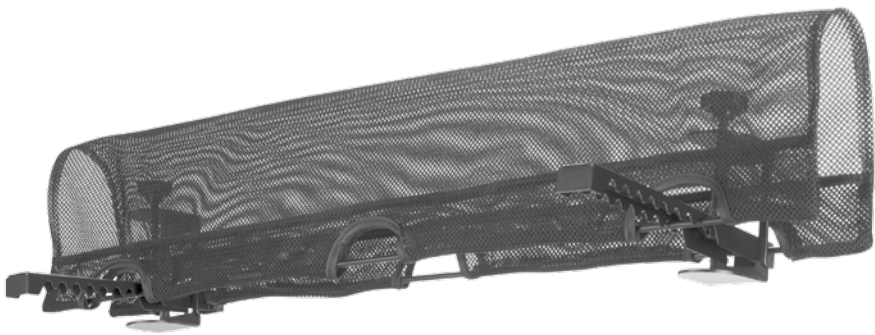

my wall®
mount accessories

Untertisch-Kabelmanagement
Under-Desk Mesh Cable Management