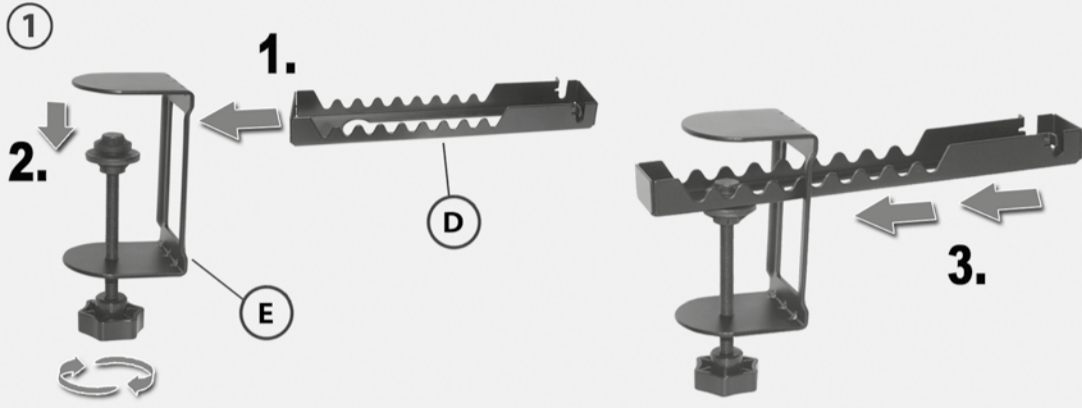

HZ 41 L

Untertisch-
Kabelmanagement
Under-Desk Mesh
Cable Management

(x6)

(x4)

(x1)

(x2)

(x2)

(x5)

HZ 41 L

my wall®
mount accessories

Untertisch-Kabelmanagement
Under-Desk Mesh Cable Management