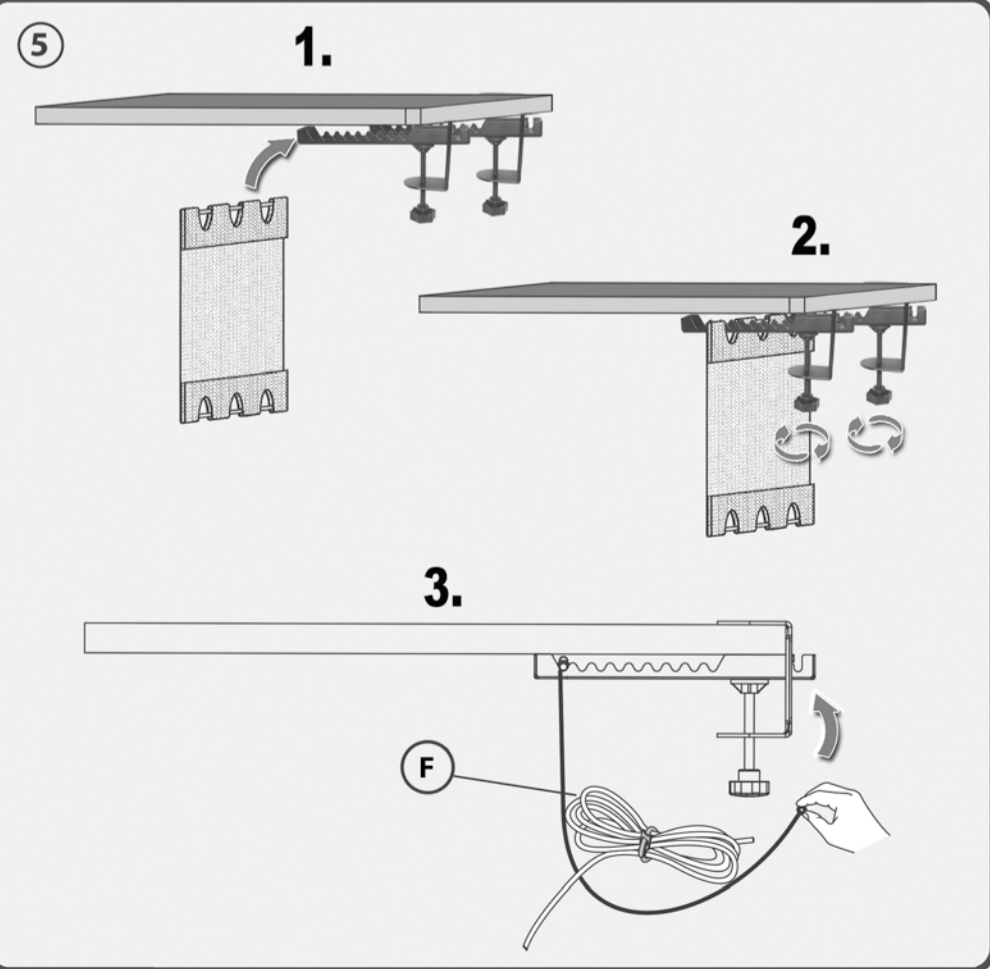

HZ 41 L

Untertisch-
Kabelmanagement
Under-Desk Mesh
Cable Management

(x6)

(x4)

(x1)

(x2)

(x2)

(x5)