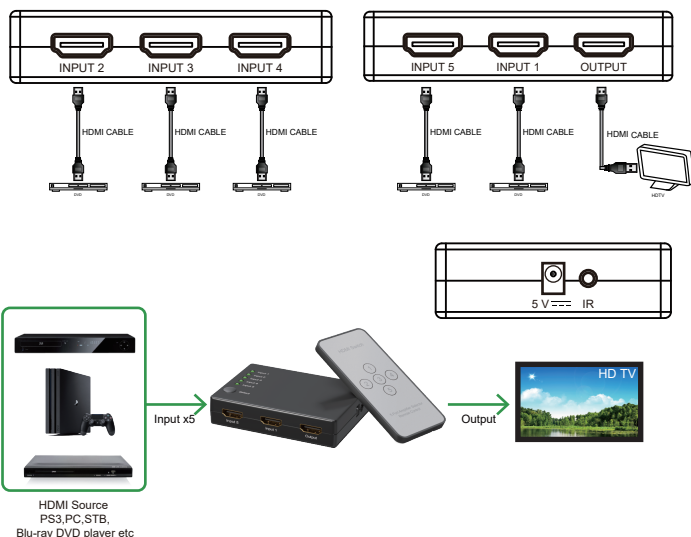

Slim 5x1 HDMI®4K2K Switcher

CS 1-5 L

Quick Installation Guide

Ver. 1.0

All brand names and trademarks are properties of their respective owners

1

CONNECTION AND OPERATION:

1) Connect input ports of this Switcher to each HDMI source device.
  (Input cables are optional) Please refer to connection diagram section.
2) Connect output port of this Switcher to HD display.
3) Insert the DC side of 5v power supply into the HDMI switch and then connect the AC side of the power supply into the wall outlet.
4) Turn on the power. Attention: Insert / Extract cable gently.

CONNECTION DIAGRAM:

3

INTRODUCTION:

This is an intelligent 4K2K HDMI 5x1 Amplifier Switcher. It allows five HDMI source devices switched into one HD monitor or projector.

FEATURES:

This HDMI 4K2K Amplifier Switcher has many features that enable it to perform in a superior manner. Among those features you will find:

- plastic housing
- Multi-switching methods: intelligent, IR remote or by touch button
- Supports video resolution up to 4K2K.
- Supports 300MHz/3.0Gbps per channel (10.2Gbps all channel) bandwidth.
- Supports 16bit per channel (48bit all channel) deep color.
- HDCP pass-through.
- Supports uncompressed audio such as LPCM.
- Support 3D all format, including 1080p@24Hz, 720p@ 60Hz / 50Hz.

PACKAGE CONTENTS:

- 1× Slim 5x1 HDMI 4K2K Switcher
- 1× User Manual
- 1× Remote control
- 1× IR Cable
- 1× USB DC Power Cable, not required for most device combinations

2

SPECIFICATIONS:

Cable for power supply not required for most device combinations.

Signal Inputs/Output	
Input DDC Signal	5 volts p-p (TTL)
Maximum Single Link Range	3840X2160@30Hz
Output Video	HDMI
Operating Frequency	
Vertical Frequency Range	50/60Hz
Video Amplifier Bandwidth	3.0Gbps/300MHz
Resolutions(HDTV)	
Interlaced(50&60Hz)	480i,576i,1080i
Progressive(50&60Hz)	480p,576p,720p,1080p
Progressive(30Hz)	2160p
Environmental	
Operating Temperature	0 C to +35 C
Operating Humidity	10% to 85 % RH (no condensation)
Storage Temperature	-10 C to +80 C
Storage Humidity	5% to 90 % RH (no condensation)
Power Requirement	
External Power Supply	DC Cable
Power consumption (Max)	5W
Accessories Adapter	
IR remote	

Note: Specifications are subject to change without notice

Rev1

4