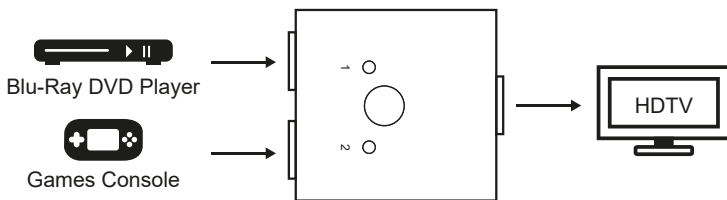

HDMI 4K Bi-Direction Switch CS 32

INSTALLATION AND SAFETY PRECAUTIONS:

1. Cables must be placed well, where it would not be stepped on or pinched. Make sure HDMI cables are fully inserted into ports.
2. To provide sufficient ventilation during use, make sure there is at least 1 inch of clearance on each side of the device (except the side where it rests on a flat surface).
3. Do not set up this product adjacent to a water source or an environment that has excessive moisture.
4. Place this product on a flat surface and keep it out of reach of children.

FEATURES:

- 1 HDMI input to 2 HDMI outputs
- 2 HDMI inputs to 1 HDMI output
- No power source needed
- Manual select push button to alternate between modes
- Dual LEDs to display status
- 3 HDMI type A plug female connector
- Supports 3D
- HDMI Resolution:2160p/1080p/1080i/720p/576p/480p/480i
- Operating Temperature -15 to +65 C
- Operating Humidity 5 ~ 90% RH (no condensation)
- Storage Humidity 5 to 90% RH (no condensation)

PACKAGE CONTENTS:

- Main unit x1
- User Manual x1

Example of 2 Inputs to 1 Output:

Example of 1 Inputs to 2 Output: