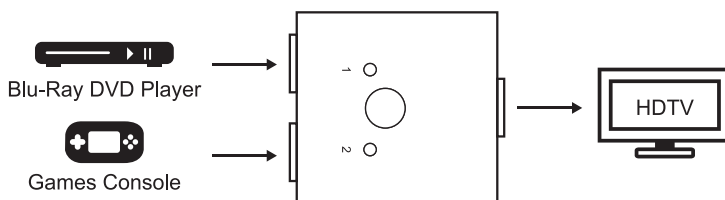

HDMI® 4K Bi-Direction Switch CS 32

INSTALLATION AND SAFETY PRECAUTIONS:

1. Cables must be placed well, where it would not be stepped on or pinched. Make sure HDMI cables are fully inserted into ports.
2. To provide sufficient ventilation during use, make sure there is at least 1 inch of clearance on each side of the device (except the side where it rests on a flat surface).
3. Do not set up this product adjacent to a water source or an environment that has excessive moisture.
4. Place this product on a flat surface and keep it out of reach of children.

FEATURES:

- 1 HDMI input to 2 HDMI outputs
- 2 HDMI inputs to 1 HDMI output
- No power source needed
- Manual select push button to alternate between modes
- Dual LEDs to display status
- 3 HDMI type A plug female connector
- Supports 3D
- HDMI Resolution: 2160p/1080p/1080i/720p/576p/480p/480i
- Operating Temperature -15 to +65 C
- Operating Humidity 5 ~ 90% RH (no condensation)
- Storage Humidity 5 to 90% RH (no condensation)

PACKAGE CONTENTS:

- Main unit x1
- User Manual x1

Example of 2 Inputs to 1 Output:

Example of 1 Inputs to 2 Output: