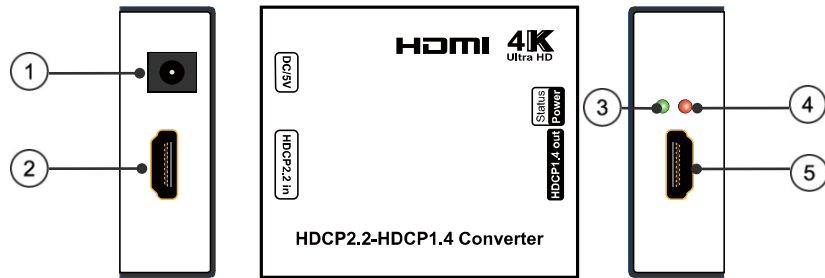

### SPECIFICATIONS

Operating Temperature Range	-5° to +35°C
Operating Humidity Range	5 to 90%RH (No Condensation)
HDMI input	HDCP2.2
HDMI output	HDCP1.4
Video Format Supported	DTV/HDTV:480i/576i/480P/576P/720P/1080i/1080P/4Kx2K 3D video support
Maximum video Format	4Kx2K@60Hz, YUV 4:2:0
HDMI input	1xHDMI (Standard Type A connector)
HDMI output	1xHDMI (Standard Type A connector)
Support Video Color Format	xv-YCC/deep color 36bit
Support Audio Format	DTS-HD Master Audio, Dolby true-HD. LPCM
Power consumption	1.5 watts(Maximum)
Dimension (LxWxH)	70.2*60.2*21.1mm
Net Weight	120g(pcs)

### PACKING CONTENTS

- 1) Main Unit: HDCP Converter
- 2) DC 5V 1A power supply
- 3) Operating Instructions

## PANEL DESCRIPTIONS

- 1. Power input
- 2. HDCP2.2 input
- 3. Signal status indicator
- 4. Power status indicator
- 5. HDCP 1.4 out