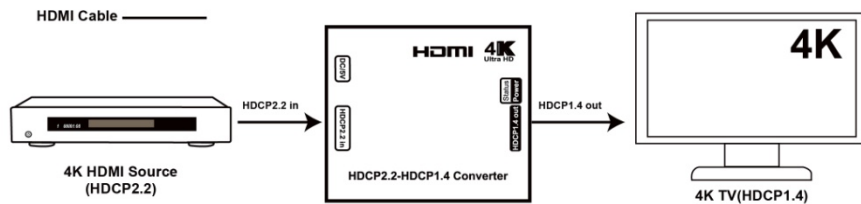

Connection Diagram

Application 1

Application 2