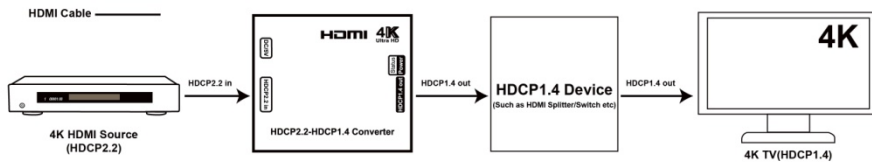

### SPECIFICATIONS

Operating Temperature Range	-5° to +35°C
Operating Humidity Range	5 to 90%RH (No Condensation)
HDMI input	HDCP2.2
HDMI output	HDCP1.4
Video Format Supported	DTV/HDTV:480i/576i/480P/576P/720P/1080i/1080P/4Kx2K 3D video support
Maximum video Format	4Kx2K@60Hz, YUV 4:2:0
HDMI input	1xHDMI (Standard Type A connector)
HDMI output	1xHDMI (Standard Type A connector)
Support Video Color Format	xv-YCC/deep color 36bit
Support Audio Format	DTS-HD Master Audio, Dolby true-HD. LPCM
Power consumption	1.5 watts(Maximum)
Dimension (LxWxH)	70.2*60.2*21.1mm
Net Weight	120g(pcs)

## PANEL DESCRIPTIONS

- 1. Power input
- 2. HDCP2.2 input
- 3. Signal status indicator
- 4. Power status indicator
- 5. HDCP 1.4 out

## CONNECTING AND OPERATING

- 1) Connect 4K HDMI source with HDCP converter.
- 2) Connect HDCP converter to other HDCP1.4 devices.
- 3) Connect power adapter into HDCP converter.

### Connection Diagram

Application 1

Application 2