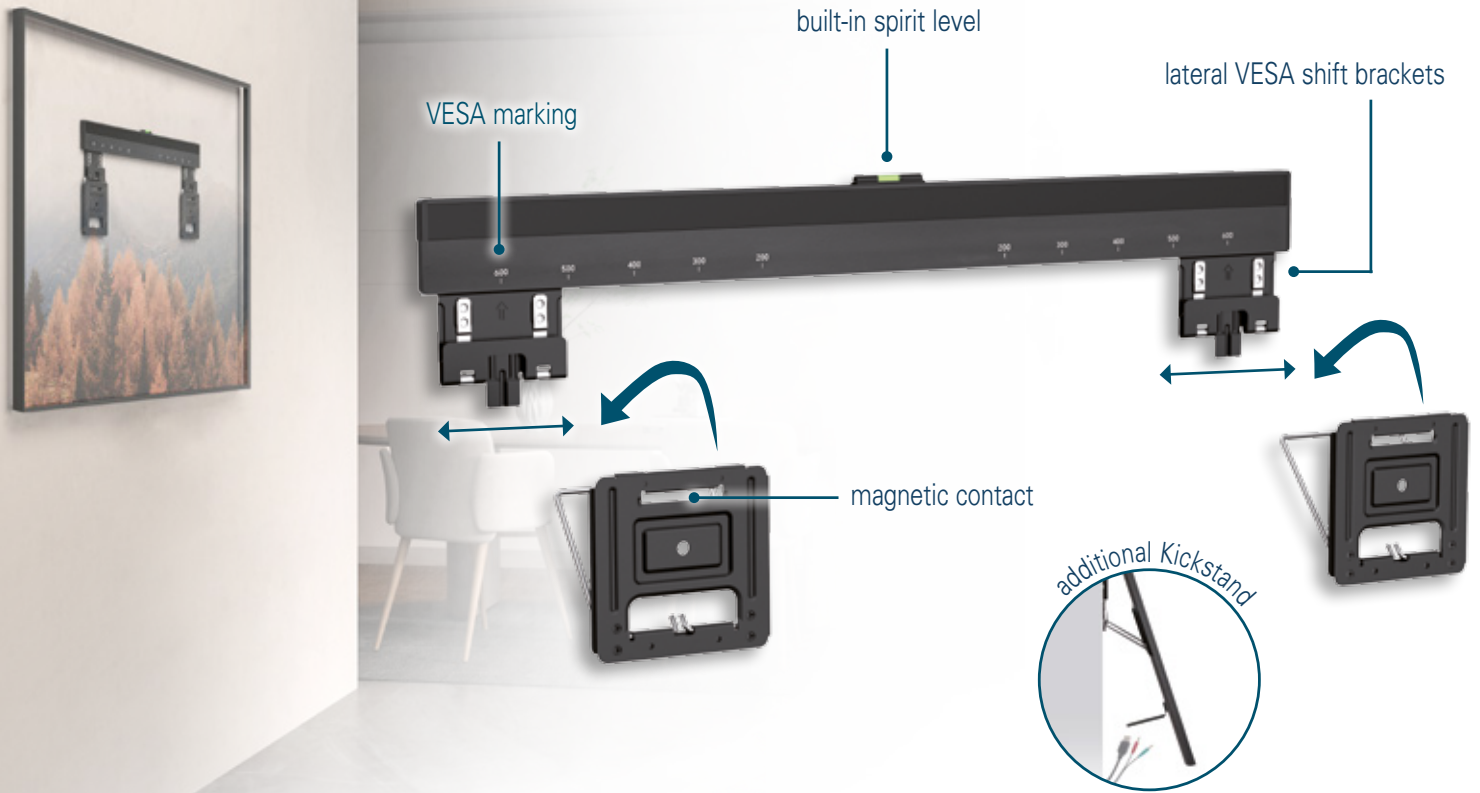

MICRO GAP DESIGN

FIRM HOLD ON THE WALL with only 9,5 mm wall distance

Ultra slim and ultra stable.

Our brackets with the Micro Gap design hold your TV flush to the wall and fits into any interior with their modern and slim look.

The special design makes it easy to mount the brackets and hang up your screen.

- Ultra slim, only 9,5 mm wall distance
- Fast and easy VESA alignment
- Additional Kickstand for cable management
- Clear and simple appearance

HE 7-1 L

37" - 80"
94 - 203 cm 75 kg

VESA: 200x200, 300x200, 400x200, 300x300,
400x300, 400x400, 600x400
incl. water level

HE 7-2 L

43" - 100"
109 - 254 cm 75 kg

VESA: 200x200, 300x200, 400x200, 300x300,
400x300, 400x400, 600x400, 800x400,
800x600
incl. water level