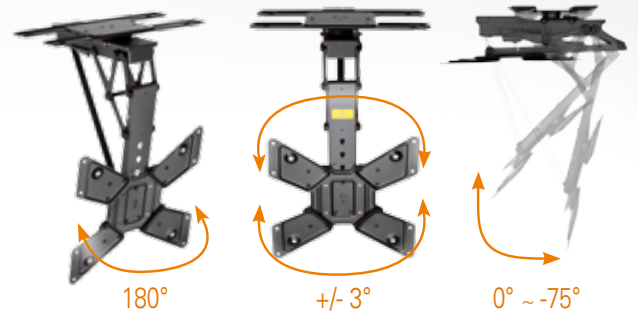

Our brackets with the Micro Gap design hold your TV flush to the wall and fits into any interior with their modern and slim look.

The special design makes it easy to mount the brackets and hang up your screen.

- ▶ Ultra slim, only 9,5 mm wall distance
- ▶ Fast and easy VESA alignment
- ▶ Additional Kickstand for cable management
- ▶ Clear and simple appearance

HE 7-1 L

37" - 80"
94 - 203 cm 75 kg

VESA: 200x200, 300x200, 400x200, 300x300,
400x300, 400x400, 600x400
incl. water level

HE 7-2 L

43" - 100"
109 - 254 cm 75 kg

VESA: 200x200, 300x200, 400x200, 300x300,
400x300, 400x400, 600x400, 800x400,
800x600
incl. water level

NEW with 180° rotate function

ROTATE TILT

with the
Tuya APP

Folding Suspension Bracket for Flat Screens with **SMART HOME control** + RF remote control

New members in the Tuya Smart Home family.

Once mounted under the ceiling, you can determine the direction and angle of the bracket from a distance. If you ever need more space, simply position the bracket flat under the ceiling.