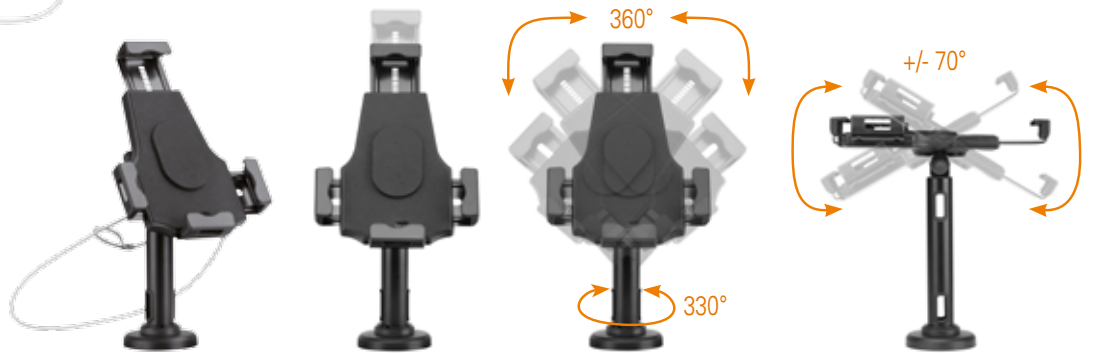

HL 47 ML **HL 47 MWL**
 black white

81 - 190 cm	35 kg	0° ~ -75°	180°	+/- 2°

wall mounting

anti-theft protection

2-IN-1

TABLET HOLDER for wall mounting or as desk stand with anti-theft protection

HT 32 L

And your tablet is safe

The 2-in-1 Universal Tablet Stand can be fixed as a stand or mounted individually to the wall.

Use the HT 32 L e.g. at the sales counter, information terminal, as an operating terminal for products or POS cash register systems. The focus is on the safety of the device. Because of anti-theft protection including a key, you can present your tablet in public without any worries.

A must-have in retail, hotel or restaurant wherever you want to present products or want to share informations.

for most 7,9" - 10,5" (20 - 26,7 cm) tablets

swivel: 360°

tilt: +/- 70°

fixing to the table by screws
with cable management