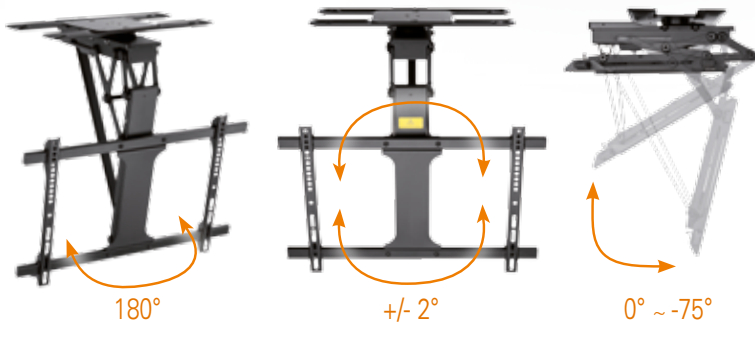

NEW with 180° rotate function

Powered by **tuya**
Intelligence Inside

Folding Suspension Bracket for Flat Screens with **SMART HOME control** via Tuya APP + RF remote control

Equipped with a powerful motor and the ingenious smart home control via Tuya App you move your screen easily. Determine the viewing angle or turn the mount as it suits you.

This is pure relaxation.

- Smart Home control with the Tuya APP
- Collision Avoidance System: protects against accidents and injuries
- With 180° rotate function
- Save desired position with the memory setting

for flat screens: 32" - 75" (81 - 190 cm)
loads up to: 35 kg
VESA: 300x200,200x200,200x100,200x400,400x200,
300x300,400x300,400x400,600x400

controllable with RF remote control and APP
incl. power supply with 3 m cable

HL 47 ML   **HL 47 MWL**
black   white

81 - 190 cm	35 kg	0° ~ -75°	180°	+/- 2°