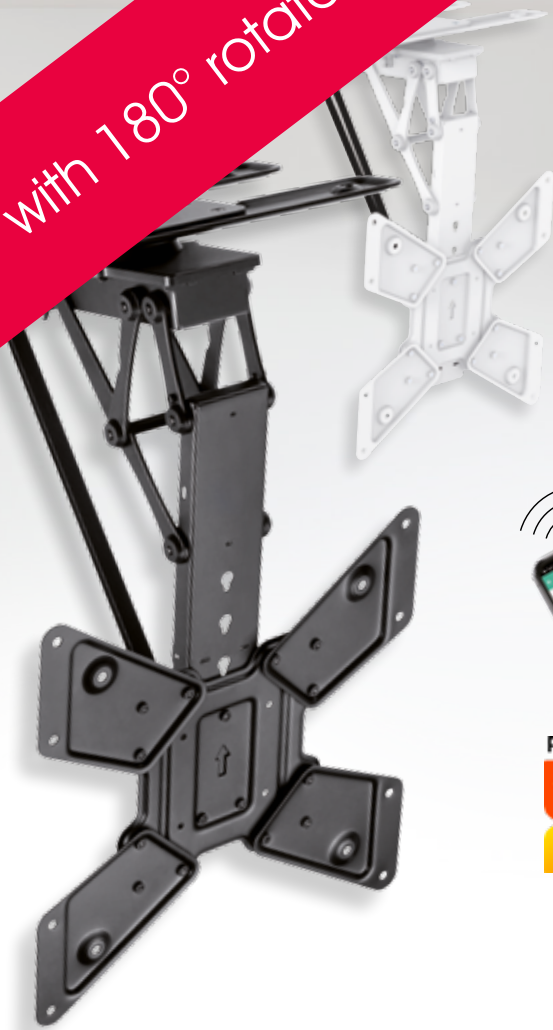

Our brackets with the Micro Gap design hold your TV flush to the wall and fits into any interior with their modern and slim look.

The special design makes it easy to mount the brackets and hang up your screen.

- ▶ Ultra slim, only 9,5 mm wall distance
- ▶ Fast and easy VESA alignment
- ▶ Additional Kickstand for cable management
- ▶ Clear and simple appearance

HE 7-1 L

37" - 80"
94 - 203 cm 75 kg

VESA: 200x200, 300x200, 400x200, 300x300,
400x300, 400x400, 600x400
incl. water level

HE 7-2 L

43" - 100"
109 - 254 cm 75 kg

VESA: 200x200, 300x200, 400x200, 300x300,
400x300, 400x400, 600x400, 800x400,
800x600
incl. water level

NEW with 180° rotate function

ROTATE TILT

with the
Tuya APP

Folding Suspension Bracket for Flat Screens with **SMART HOME control** + RF remote control

New members in the Tuya Smart Home family.

Once mounted under the ceiling, you can determine the direction and angle of the bracket from a distance. If you ever need more space, simply position the bracket flat under the ceiling.