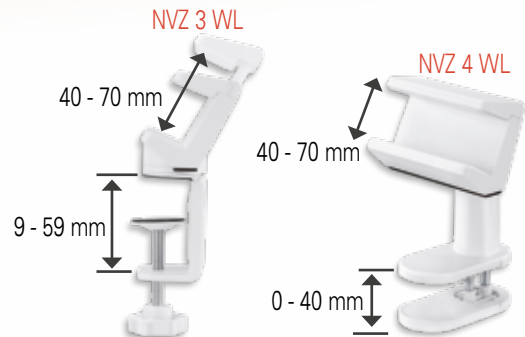

Must have!

Clever rotary design

for an absolutely effortless access

Flexible and always within reach

MAXTRACK®

Clamp-On Power Strip Holder

swivel 360°, in giftbox

Discover the innovative solution for office or home

The rotatable clamp holder can be attached quickly and allows for easy access to your power supply. Crawling under the desk or searching for the power strip in dark corners is a thing of the past.

Order today and treat yourself to a portion of extra comfort for your workplace!

- **INNOVATIVE ROTARY DESIGN** – Full 360° rotation provides quick and easy access to the power strip at all times
- **COMFORT MEETS SECURITY** – protect your back and stop crawling under the desk
- **NO TOOLS NEEDED** – Quickly change the attachment and react to changing requirements

NVZ 3 WL

For socket strips with a width of 40 - 70 mm
clamp range: 9 - 59 mm

360° swivel