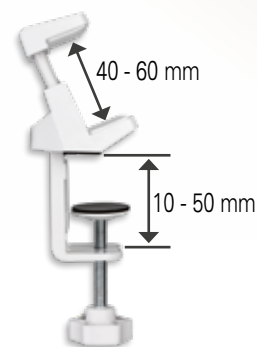

Perfectly suited for your desk, the hobby room or the workshop

Our clamp holder is an absolute must-have wherever easy replacement of the power supply is required. Mounted in literally in no time at all, our clamp holder offers a flexible power supply where it is needed.

- ORDER AND SAFETY – no more tangled cables and tripping hazards
- FLEXIBLE CLAMP BASE – Fast and secure attachment on desk or workbench
- PROTECTIVE PADS – tough silicone pads protect tabletop and power strip and guarantee a firm hold
- PRACTICAL ELEGANCE – the compact design of the the clamp holder blends smoothly into your work environment

NVZ 1 WL

NVZ 2 WL