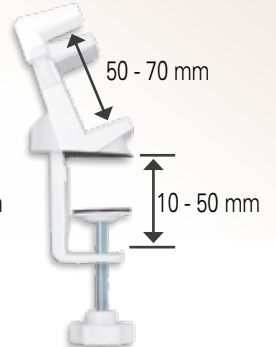

**Must
have!**

THE ANSWER TO DAILY CABLE CLUTTER!

Easy and quick access to the power strip
without the hassle of bending over

MAXTRACK®

Clamp-On Power Strip Holder

Clamp range: 10 - 50 mm, in giftbox

NVZ 1 WL

For socket strips with
a width of 40 - 60 mm

NVZ 2 WL

For socket strips with
a width of 50 - 70 mm

Perfectly suited for your desk, the hobby room or the workshop

Our clamp holder is an absolute must-have wherever easy replacement of the power supply is required. Mounted in literally in no time at all, our clamp holder offers a flexible power supply where it is needed.

- ORDER AND SAFETY – no more tangled cables and tripping hazards
- FLEXIBLE CLAMP BASE – Fast and secure attachment on desk or workbench
- PROTECTIVE PADS – tough silicone pads protect tabletop and power strip and guarantee a firm hold
- PRACTICAL ELEGANCE – the compact design of the the clamp holder blends smoothly into your work environment

NVZ 2 WL