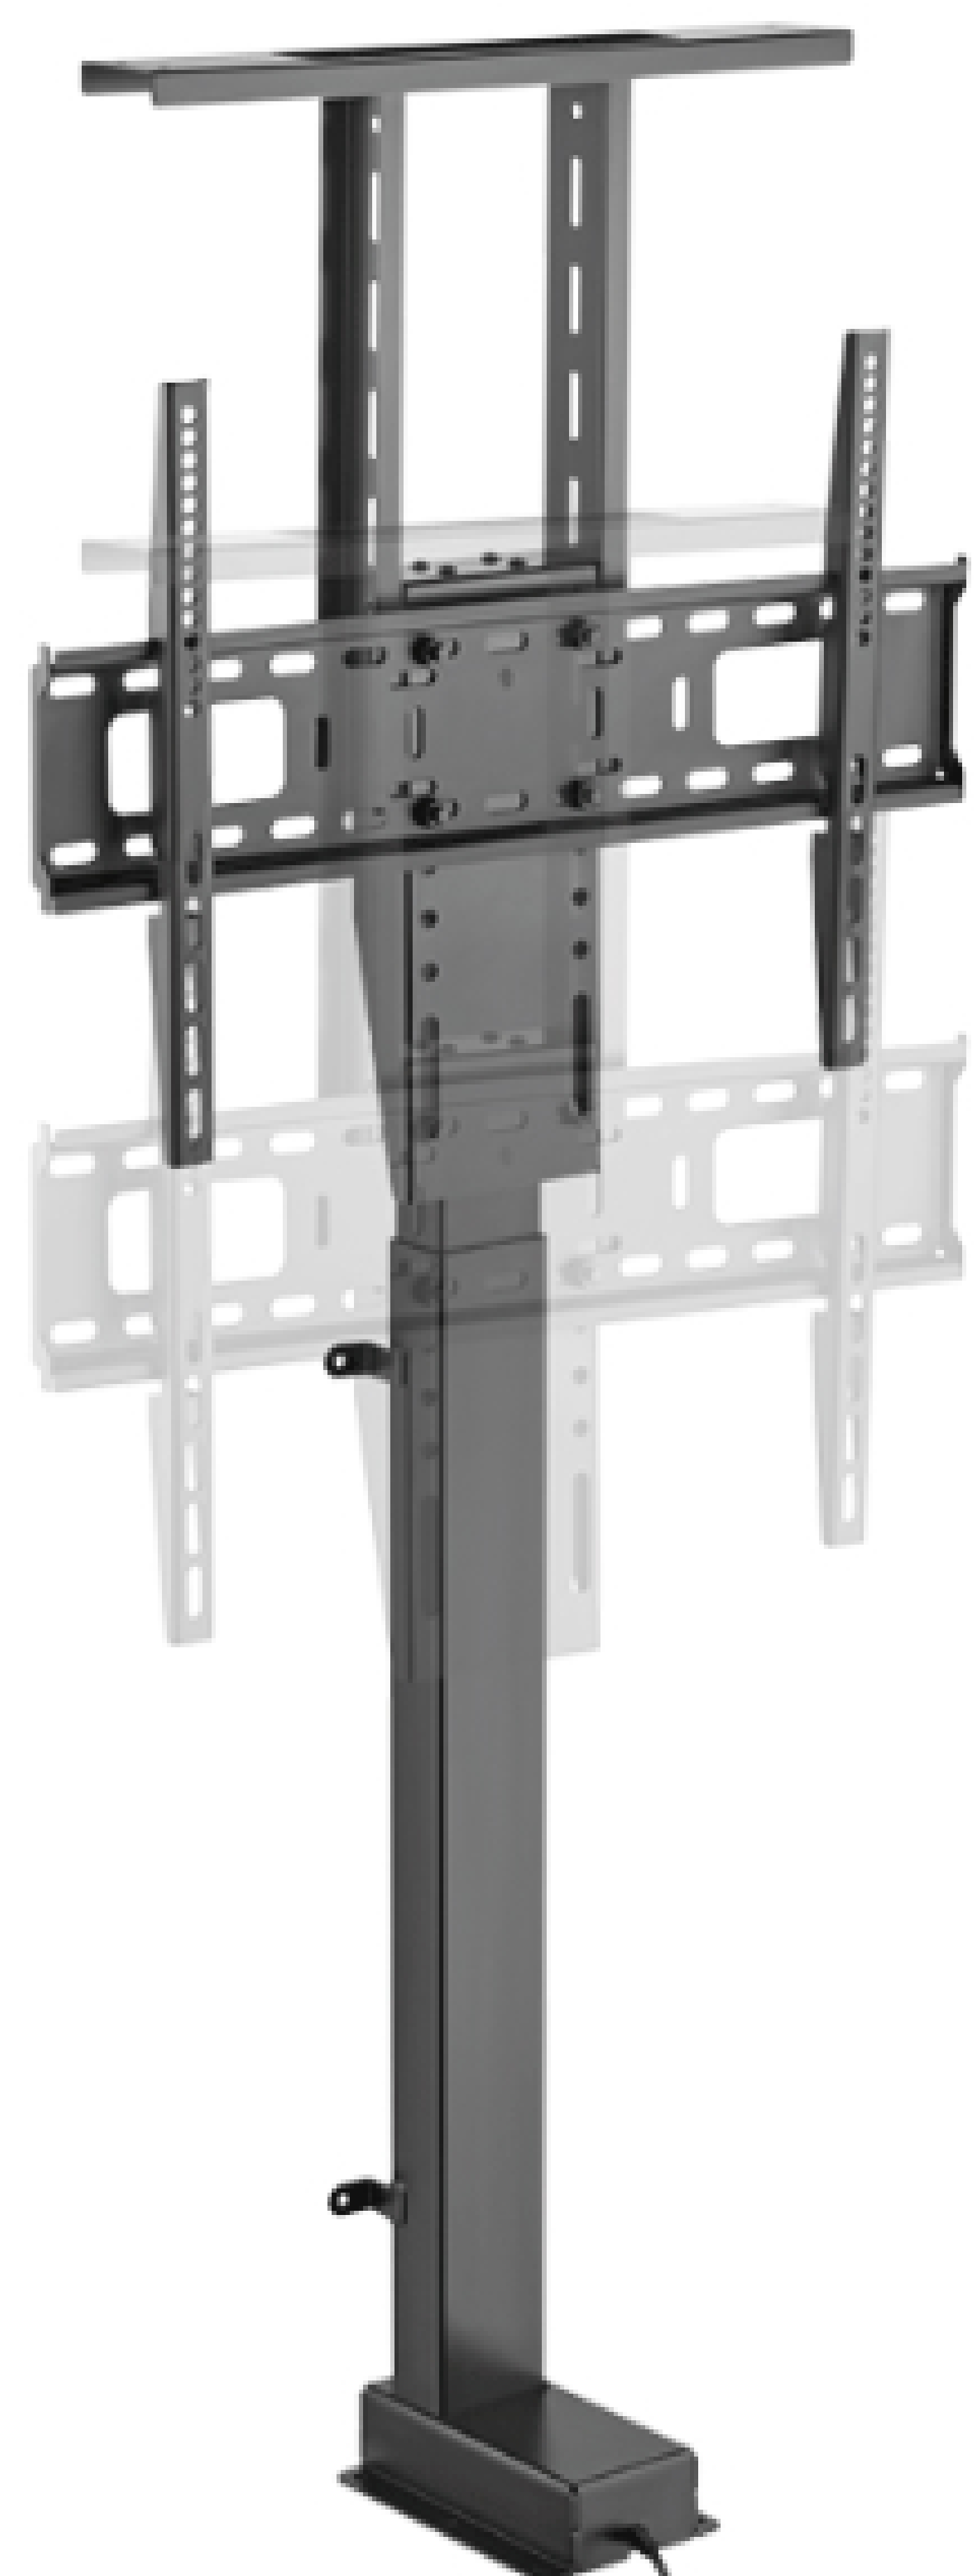

- ✓ Voice control, app or remote control
- ✓ Smart Home kompatibel
- ✓ Precise positioning
- ✓ Anticollisions function

Amazon Alexa
Google Home
Voice Control

APP Control

Electric TV lift for installation in cabinet
HP 63 AL

- For screens 32"-55" (81-140 cm)
- Loads up to 60 kg
- Lifting height: 760 mm
- With position memory function & anticollisions function

AVAILABLE
WEEK 08

Amazon Alexa
Google Home
Voice Control

APP Control

AVAILABLE
WEEK 08

Electric TV lift for installation in cabinet HP 63-2 AL

- For screens 37"-80" (94-203 cm)
- Loads up to 60 kg
- Lifting height: 1050 mm
- With position memory function & anticollisions function

FLEXIBLE ON THE DESK

The free-standing screen bracket offers a stable stand on the table or cabinet.

✓ Adjustable height

✓ Maximum flexibility

✓ Easy setup

Full-motion monitor stand HL 58 L

- For screens 17"-32" (43-81 cm)
- Loads 1-8 kg
- Smooth vertical adjustment due to spring tension mechanism
- Tilt: + 100° / - 15°
- Horizontal adjustment: 360°